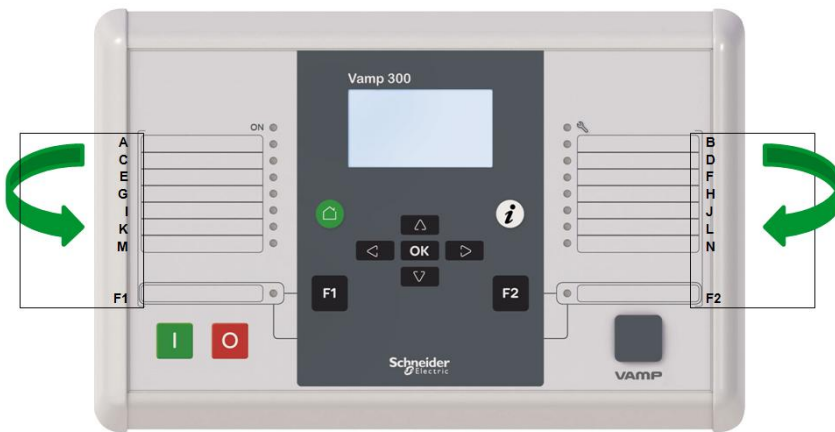

Step 1. Prepare the label:

- Type Legend values to real size labels (See “Customized your own VAMP 300 series facia labels”).
- Print the selected labels with transparent film printing.

Step 2. Insert labels to the right side of the relays.