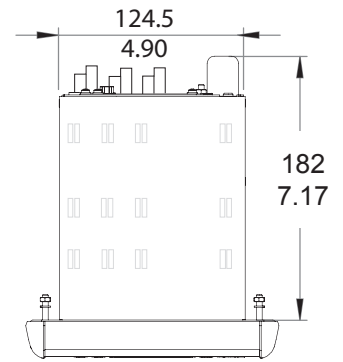

PANEL MOUNTING VAMP 57

mm
in

1

3

2

4