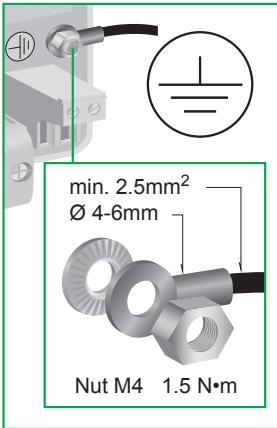

PANEL MOUNTING VAMP 57

mm
in

1

3

2

4