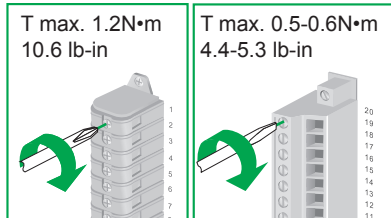

PANEL MOUNTING VAMP 57

mm
in

1

3

2

4