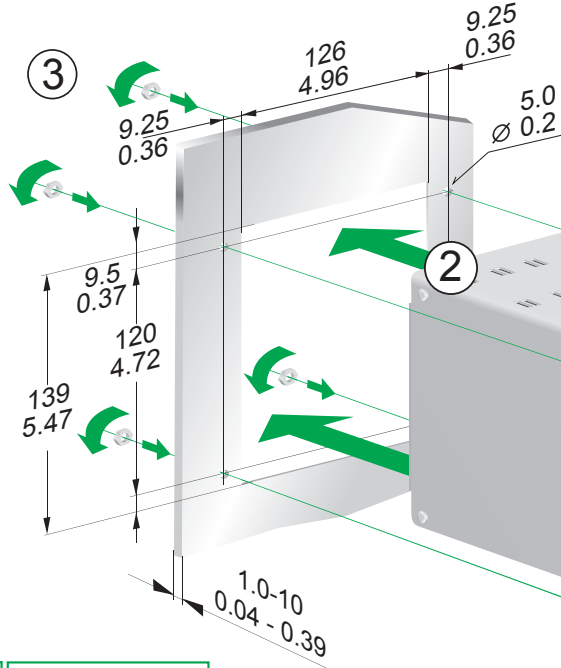

PANEL MOUNTING VAMP 57

mm
in

1

3

2

4