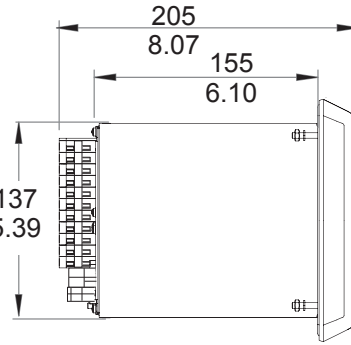

PANEL MOUNTING VAMP 57

mm
in

1

3

2

4