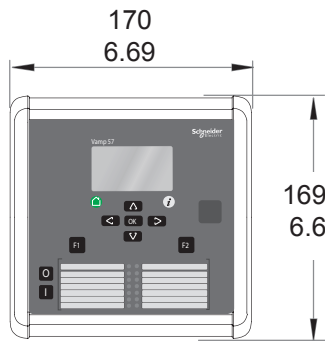

PANEL MOUNTING VAMP 57

mm
in

1

3

2

4