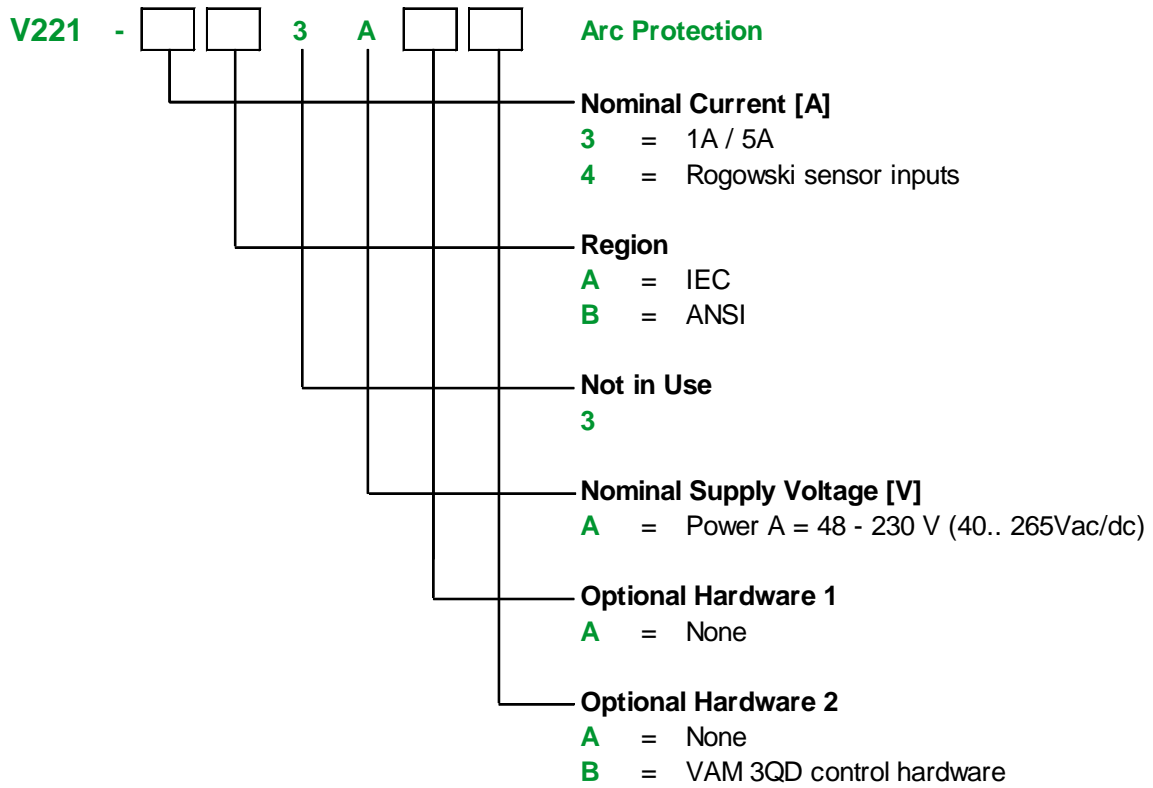

Vamp 221 ordering code

Accessories :

Order Code	Explanation	Note
VAM 3L	Fiber sensor I/O unit (VAMP221 & 321)	3 fiber loops, 1 trip relay
VAM 3LX	Fiber sensor I/O unit (VAMP221 & 321)	3 fiber loops, 1 trip relay, adjustable sensitivity
VAM 4C	Current I/O unit (VAMP221 & 321)	3 current inputs, 1 trip relay
VAM 4CD	Current I/O unit (VAMP221 & 321)	3 current inputs, 1 trip relay, flush mounting
VAM 10L	Point sensor I/O unit (VAMP221 & 321)	10 sensor inputs, 1 trip relay
VAM 10LD	Point sensor I/O unit (VAMP221 & 321)	10 sensor inputs, 1 trip relay, flush mounting
VAM 12L	Point sensor I/O unit (VAMP221 & 321)	10 sensor inputs, 3 trip relays
VAM 12LD	Point sensor I/O unit (VAMP221 & 321)	10 sensor inputs, 3 trip relays, flush mounting
VAMP 4R	Interface Unit (use vx002 cable)	4 x NO, 4 x NC, 2 groups
VAR 4 CE 4/0	Interface Unit (use vx002 cable)	1xNO -> 4xNO
VA 1 DA-6	Arc Sensor	Cable length 6m
VA 1 DA-20	Arc Sensor	Cable length 20m
VA 1 EH-6	Arc Sensor (Pipe type)	Cable length 6m
VA 1 EH-20	Arc Sensor (Pipe type)	Cable length 20m
VA 1 DV-5	Arc Sensor, shielded (metal pipe)	Cable length 5m
VA 1 DV-10	Arc Sensor, shielded (metal pipe)	Cable length 10m
VA 1 DV-15	Arc Sensor, shielded (metal pipe)	Cable length 15m
VA 1 DP-5	Portable Arc Sensor	Cable length 5m
VA 1 DP-5D	Portable Arc Sensor	Cable length 5m
ARC SLm-x	Fiber sensor, 8 000 lx	x = fiber length (1
SLS-1	Fiber joint SLS-1	Max one joint per fibre
VX001-xx	Modular Cable VAM <-> VAM (xx = Cable length [m])	Preferred Cable Lengths (2
VX031-5	Extension cable for VA1DP-5D	Cable length 5m
VYX001	Surface Mounting Plate for Sensors	Z-shaped
VYX002	Surface Mounting Plate for Sensors	L-shaped
VYX076	Projection	Height 40mm
VYX077	Projection	Height 60mm
VYX233	Projection	Height 100mm
VYX 628	Surface Mounting Plate for VA 1 DV Sensor	U-shaped
3P001	Line amplifier for arc protection BI/O channels	DIN rail mount
3P004	Supply unit, 100-240AC/24DC/1.3A	Supply unit